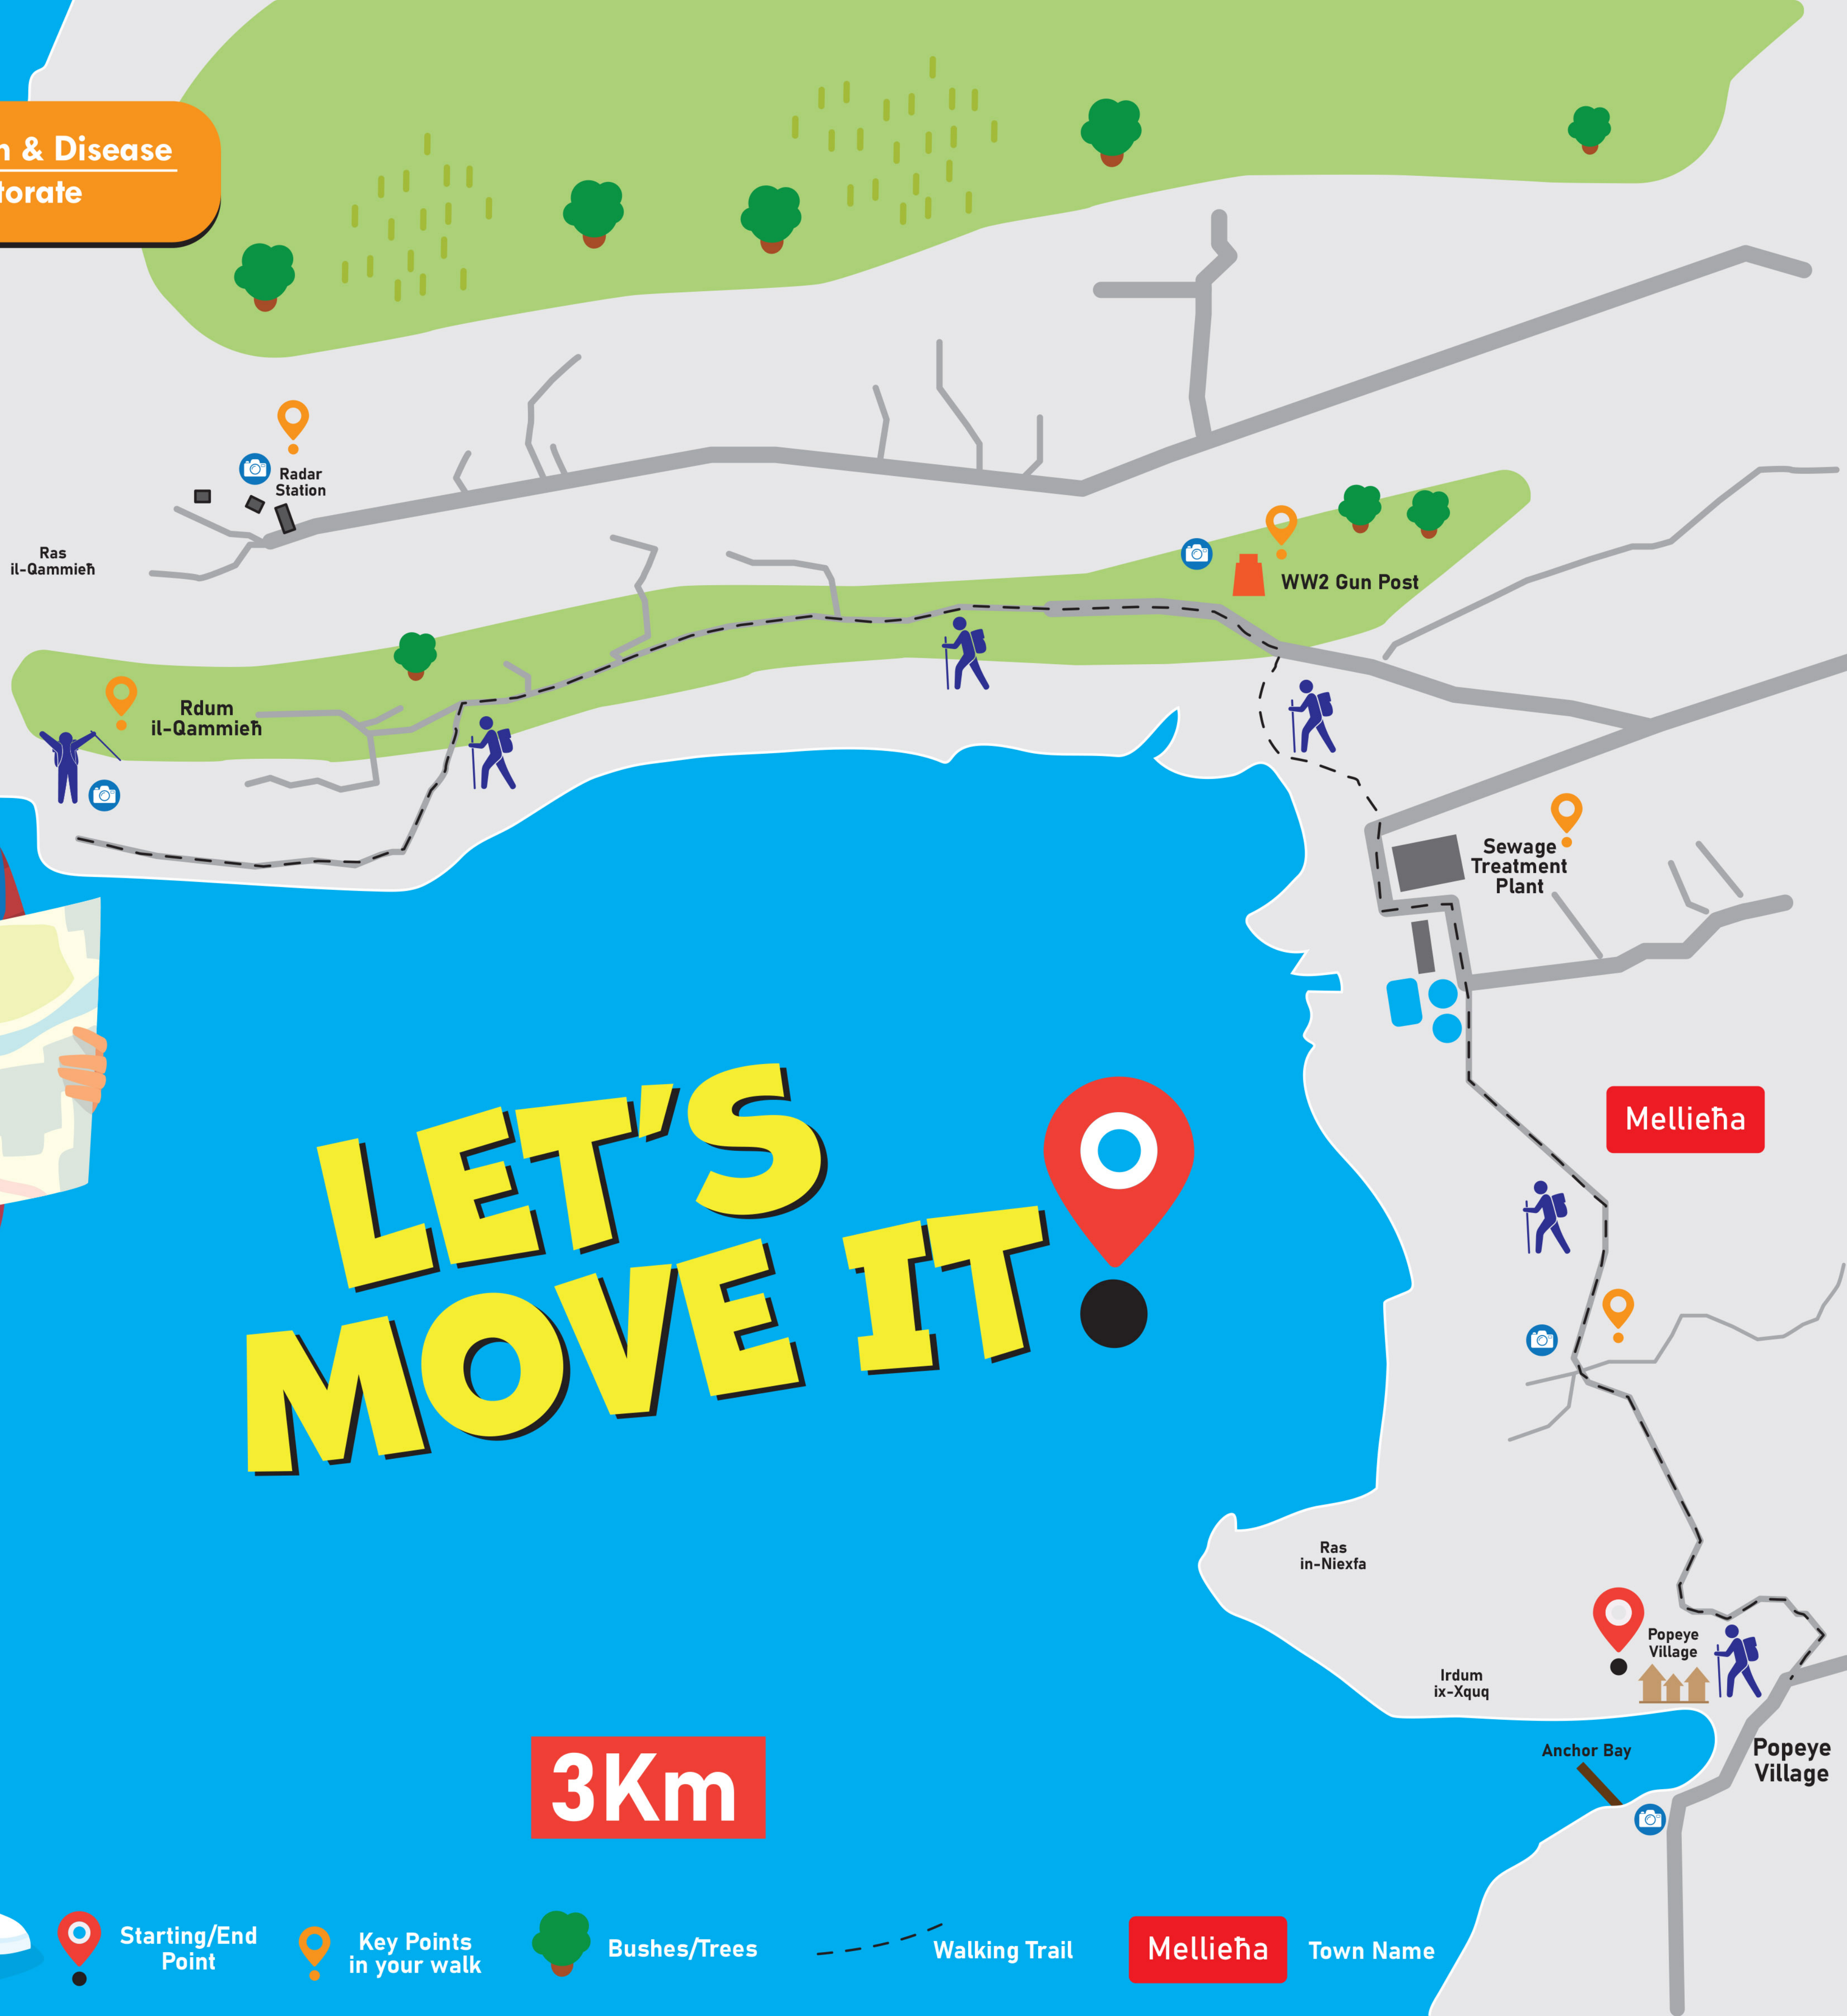

Health Promotion & Disease
Prevention Directorate

LET'S MOVE IT!

3Km

Starting/End
Point

Key Points
in your walk

Bushes/Trees

Walking Trail

Mellieħa

Town Name